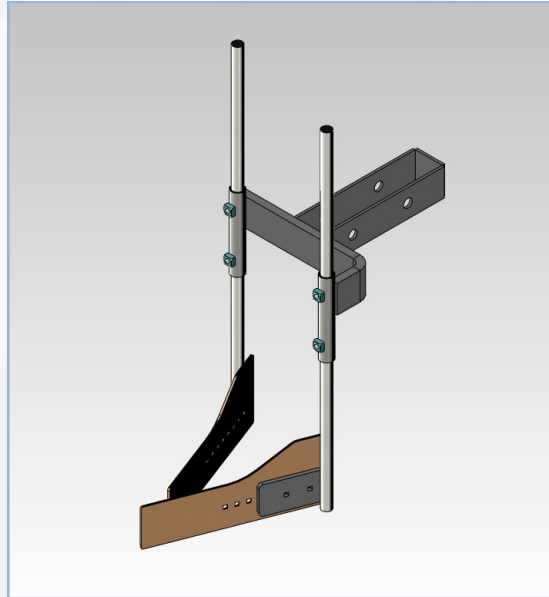

Adjustable Layout Closers and Diverters

SI0707-105

Andros Corporation is now offering adjustable layout closers, these accessories had a versatile design that allow to sweep soil covering drip tape, in addition to closing shanked placement path.